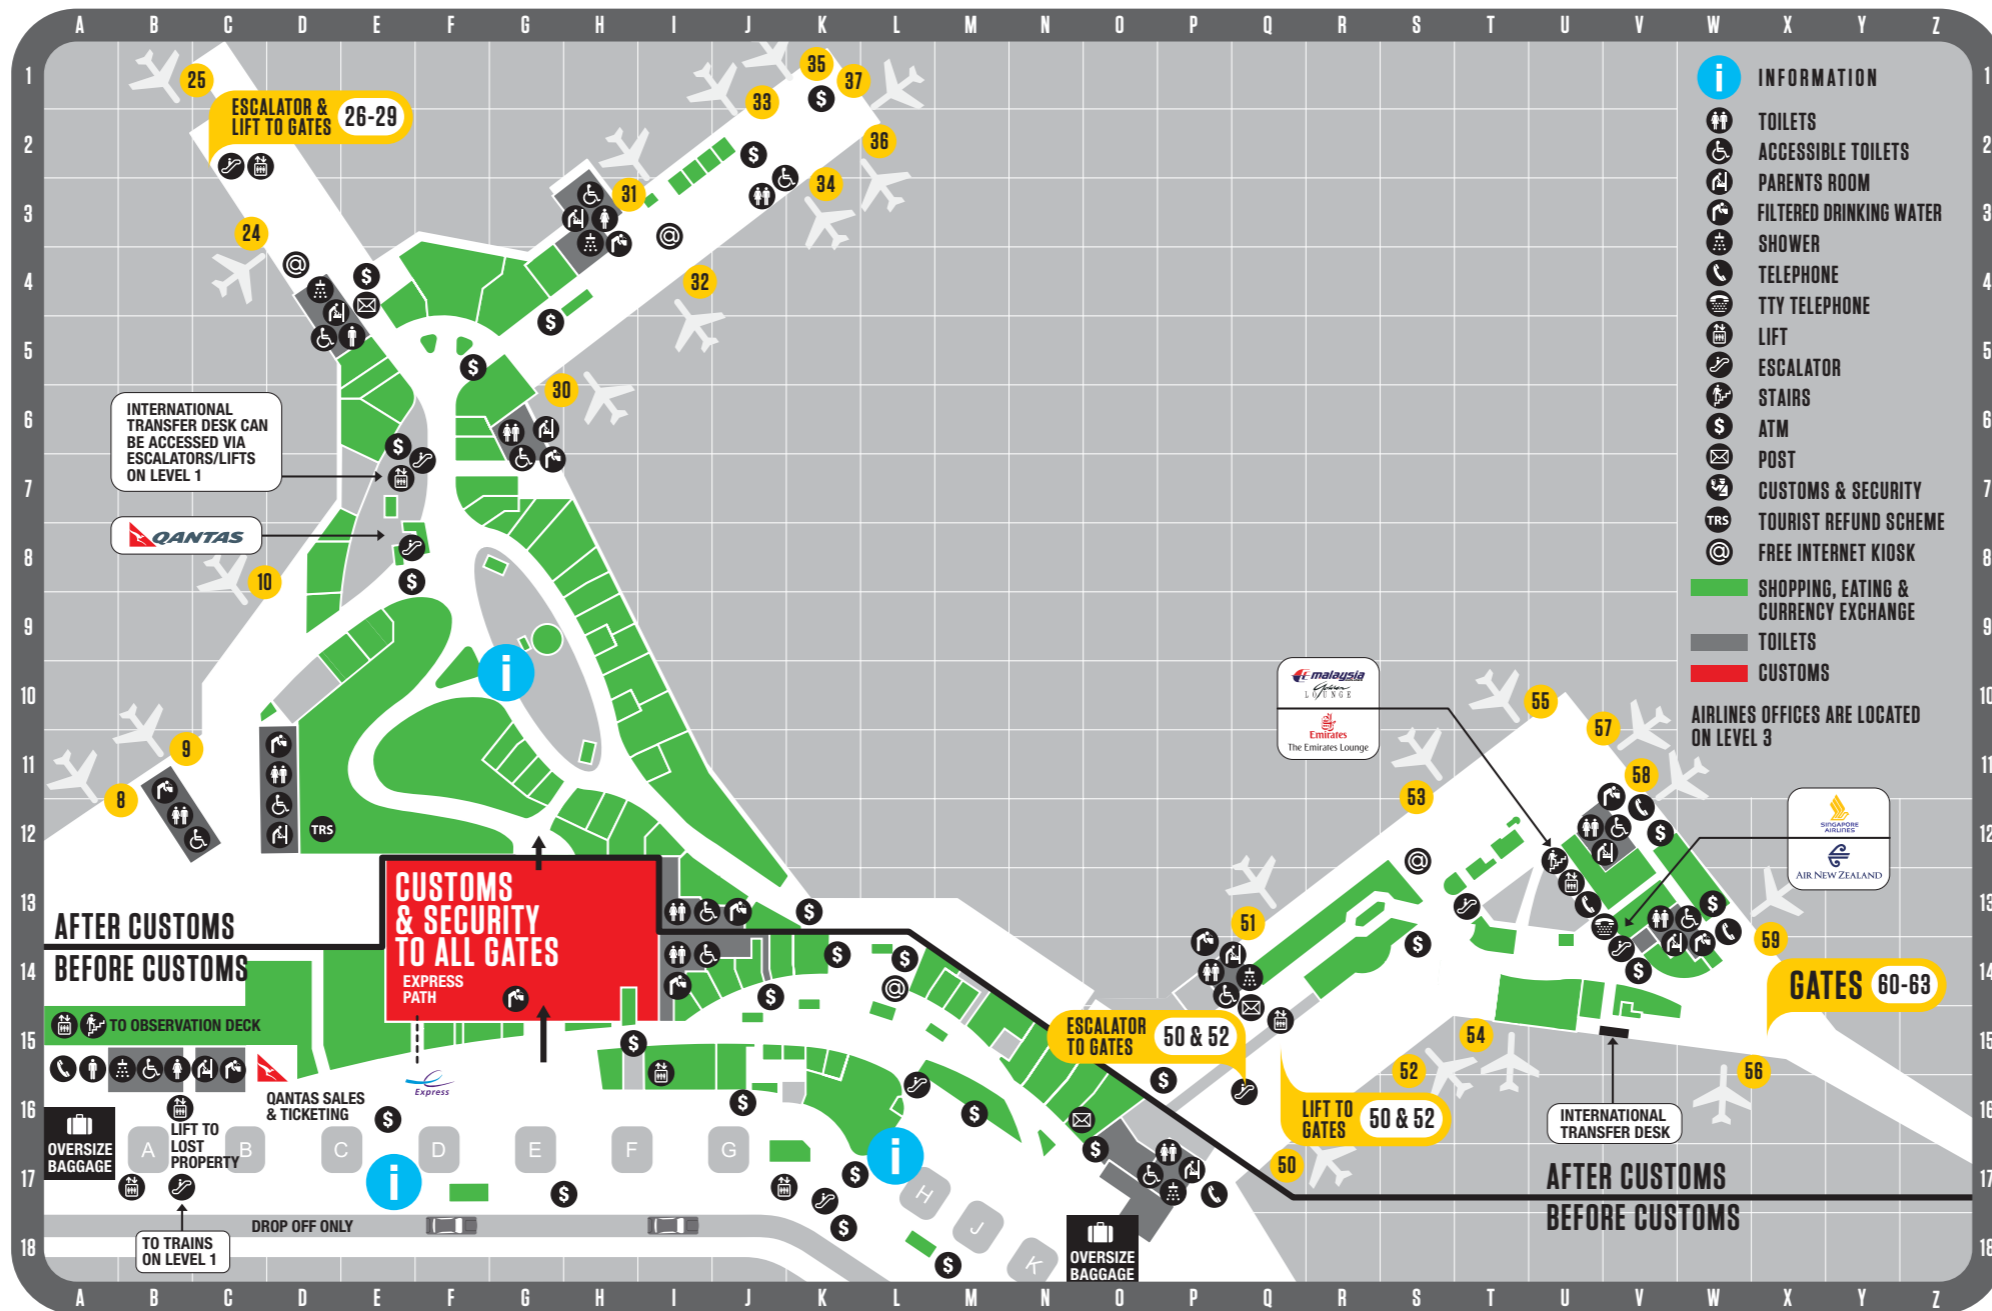

Every effort has been made to provide you with the most accurate information at the time of printing.  
Terminal map correct as at 5/4/12

### SHOPPING

Adventure Australia H 10  
 Apple Shop F 10  
 Australian Made E 6  
 Australian Produce / World of Chocolate E 5  
 Bally H 9  
 Beachculture E 6  
 Burberry F 6  
 Coach G 8  
 Dermalogica F 5  
 Discover G 5  
 Dreamtime Spirit E 9  
 Emporio Armani F 7  
 Essence of Australia I 2  
 French Connection H 10  
 Godiva G 8  
 L'Occitane G 11  
 Lonely Planet F 7  
 Newslink F 6  
 Opal Fields H 9  
 Oron H 9  
 Pandora G 11  
 Podium G 8  
 Purely Australian J 13  
 Pure Silver G 9  
 Purely Merino H 11  
 Ralph Lauren G 8  
 Rip Curl I 12  
 R.M. Williams H 11  
 Rodd & Gunn I 11  
 Seed H 9  
 Sony G 10  
 Sports Arena H 4  
 Sunglass Hut F 5  
 Swarovski H 10  
 Thomas Sabo G 11  
 Tie Rack H 5  
 Tigerlily G 11  
 Victoria's Secret H 11  
 WHSmith E 9  
 Wizz J 13

### EATING AND DRINKING

Bambini Wine Room G 8  
 Black Tonic H 11  
 China Grand Restaurant E 6  
 Imbibe Bar E 7  
 Itacho Sushi D 8  
 McDonald's I 12  
 Santos Grab n' Go D 10  
 Seafood Bar - Caviar House & Prunier F 8  
 Trattoria Prego D 8  
 Viaggio Espresso & Bar I 3

### EATING AND DRINKING

Aromas V 13  
 Bondi Bar W 13  
 Eagle Boys Pizza V 13  
 Gloria Jeans Coffees T 13  
 Italian Bite T 12  
 Little Bok Choy/Asian Cuisine T 12  
 Take Me With You V 13