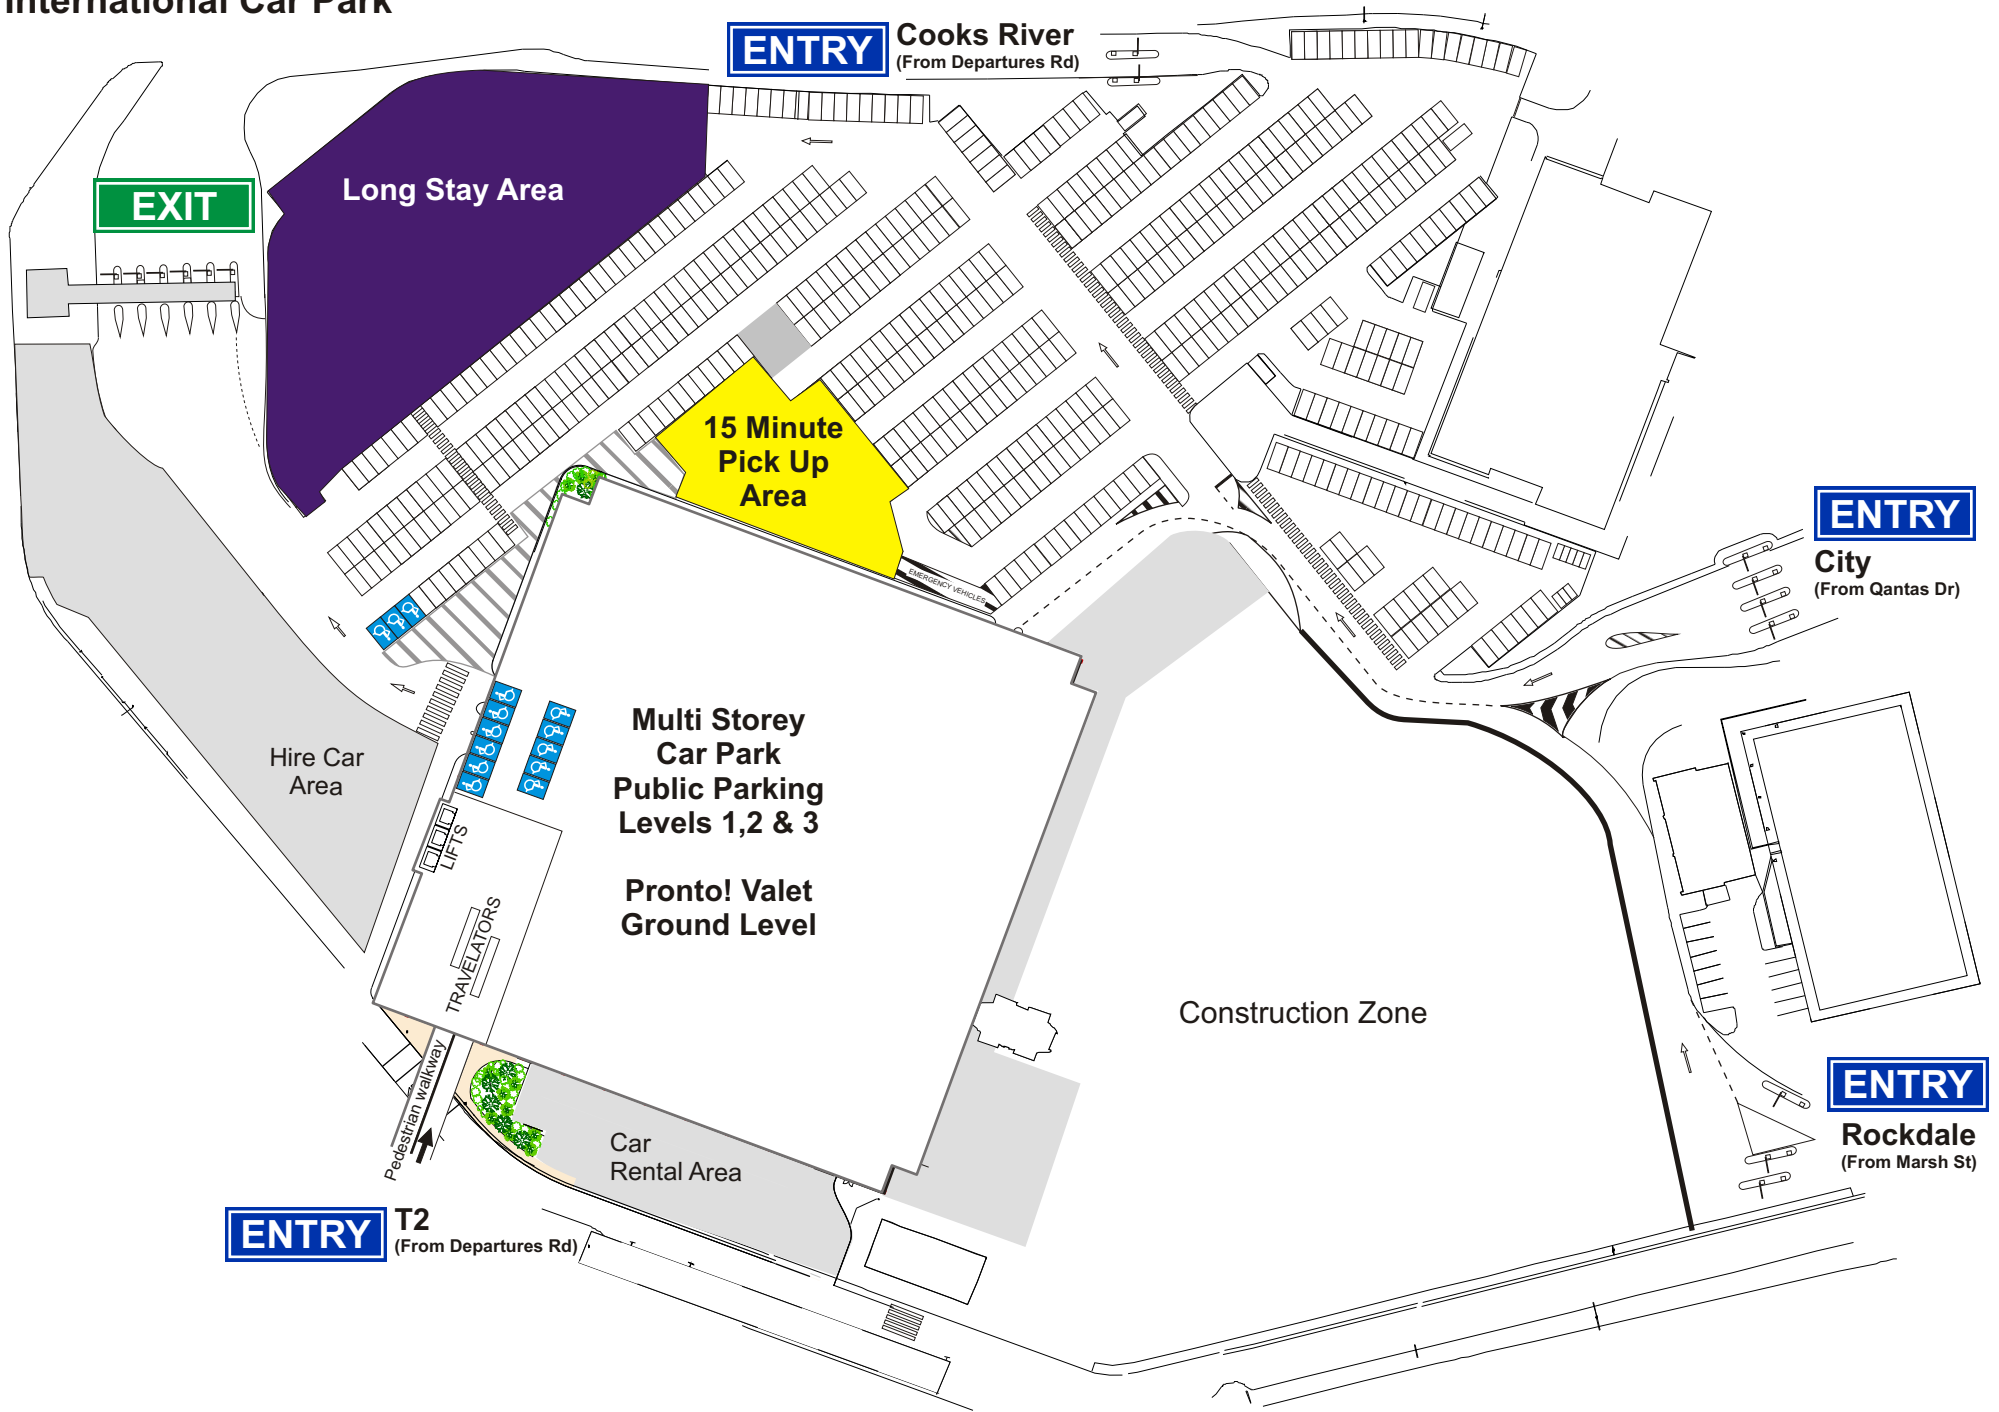

International Car Park

EXIT

Long Stay Area

**15 Minute
Pick Up
Area**

EMERGENCY VEHICLES

**Multi Storey
Public
Car Park**

**Hire Car
Area**